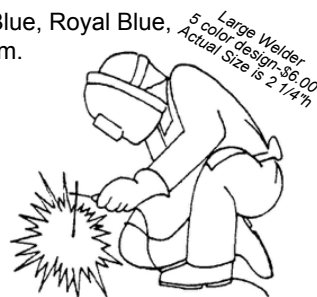

Hundreds of Designs Available I have lots. Go to www.dakotacollectables.com or www.embroiderydesigns.com. Design must be 2.75" x 2.75" or smaller. I need the filename. Cost is $1 per 1000 stitches($3.50 min) + the price of the design if I don't have it.

circle choices

$3.50 designs: some fit on band, some fit on side panel: Heart, Spade, Club, Diamond, Fire Ant, Outline Welder, US Flag, Small or Large Lightning Bolt, Crossed Pipe Wrenches, Broken Heart, Evil Smiley, Cross, Spider, Shamrocks, Radiation Symbol, Peace Sign, Smiley Face, Flames, Sm or Lg Atom, Chile Pepper, and more.

$6.00 designs: up to 2 1/2": Welder, US Flag, Lightning Fist, Biohazard, Lg Flames, Skull/Cross Bones, Lg Smiley Face, Smiley face welder, Shamrocks, Patriotic Stars, Gears(colored or gray tones),and many more.

OTHER: Hippie Smiley w/ peace sign $8.00, Patriotic Peace Hand $13.00, Millwright Logo $13.00, many more--- email me if you are uncertain.