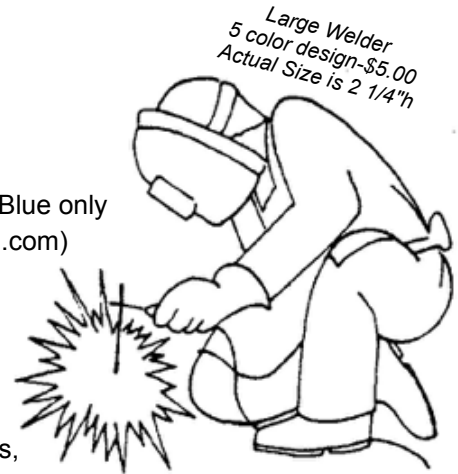

☐ **Medium Weight, Preshrunk, 100% Cotton**

Colors: Black, Gray, White, Coffee, Med Brown, Tan, Burgundy, Red, Raspberry, Navy Blue, Royal Blue, Blueberry, Sky Blue, Forest Green, Dark Olive, Sage Green, Orange, Mossy Oak Camo.

1. **Price:**
2. ☐ $12.50 each (includes stitching on bill) NO NAME
   - ☐ $15.00 each (includes stitching on bill, band, and crown seams) NO NAME
3. **Lettering:**
4. ☐ .75¢ per hat for the first set of lettering (name, initials, or numbers)
   - ☐ Second set of lettering - $2.75 per hat (Specify Placement)
   - ☐ 2 color hats available - Add $1.75 per hat
   - ☐ Second color under bill only - No extra charge

☐ ***Certified FR Cotton hats Available - $17.50 - Name not included***Navy and Dark Royal Blue only

Hundreds of Designs Available (I have many designs found at www.dakotacollectables.com)

$3.00 designs: some will fit on the band, some fit on side panel.

US Flag, Outline Welder, Small or Large Lightning Bolt, Crossed Pipe Wrenches, Evil Smiley, Shamrocks, Hearts, Spade, Wildlife, Bear Track, Sm Smiley Face, Sm or Lg Atom, Peace Sign, Cross, Chile Pepper, and more.

$5.00 designs: up to 2 1/2"

Welder, US Flag, IBEW, Millwright, Biohazard, Radiation, Asst'd Wildlife, Flames, Asst'd Holiday, Pirate, Skull/Cross Bones, Southwest, Lg Smiley Face, Shamrocks, Hearts, Spade, Musical Instruments, and many more..

Qty	Size	Hat Color	*Lettering and Stitching Color	Lettering Name/Initials/#	Crown High/Low	**Bill Size	Other info Price	Hat Price	Lettering Price

*Many Colors available. Specify any color, or...I can choose for you. Conservative or flashy...you decide.
**Bill Sizes: X-Short (2"), Short (2 1/2"), Reg (3") Short Hug (2 1/2") (has minimal inside curve to hug the ear)

Hat Total -----$ _____ Lettering----$ _____ = $ _____
Designs----small or large -----Total ----- $ _____
Sales Tax (Colorado Addresses Only - 2.9% ----- $ _____
(Larimer County, CO also add .6%)
Shipping: 1-5 hats = $5.85, 6-12 hats = $8.50 ----- $ _____
13-20 hats = $10.50, 21-40 hats $15.50
TOTAL(Orders will not be processed without payment)---$ _____